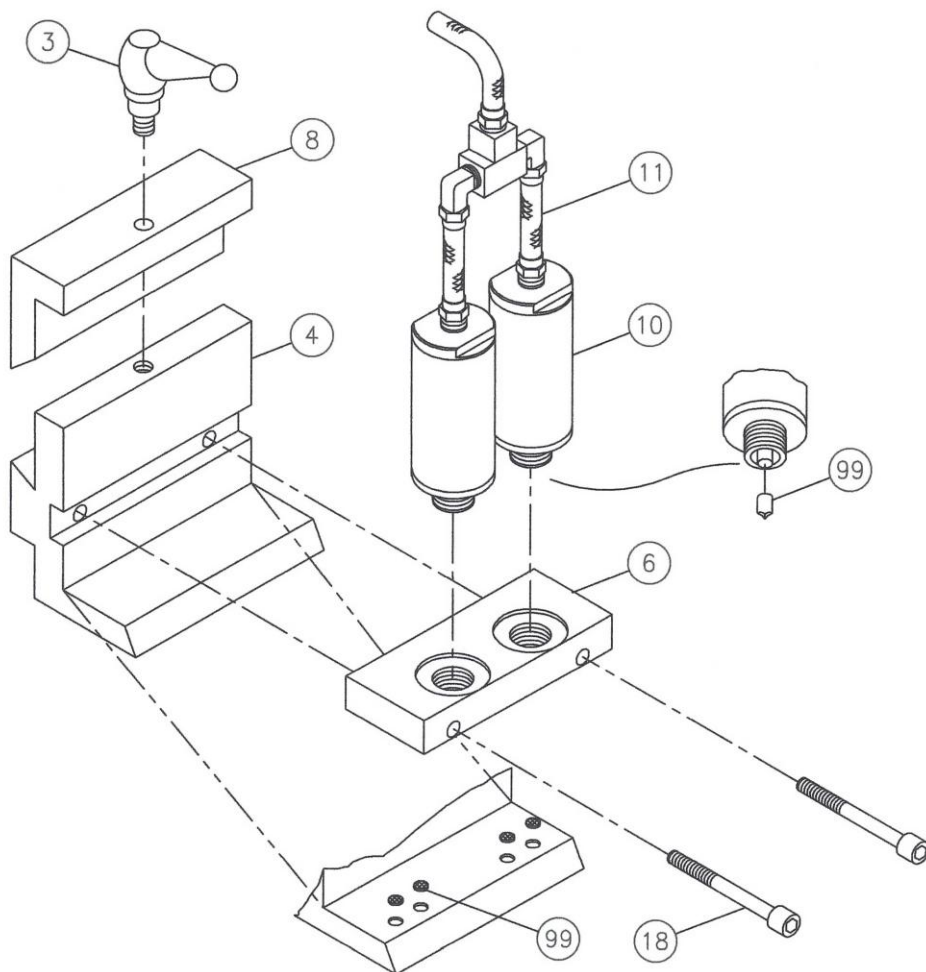

Coma – Pega – Lila – Vela – Stub Length

\*\*SEE NOTE\*\*

NOTE: Sheet Gain Full 8.000/204 mill  
Air – MH3MCS  
Hydraulic – MH5MCS