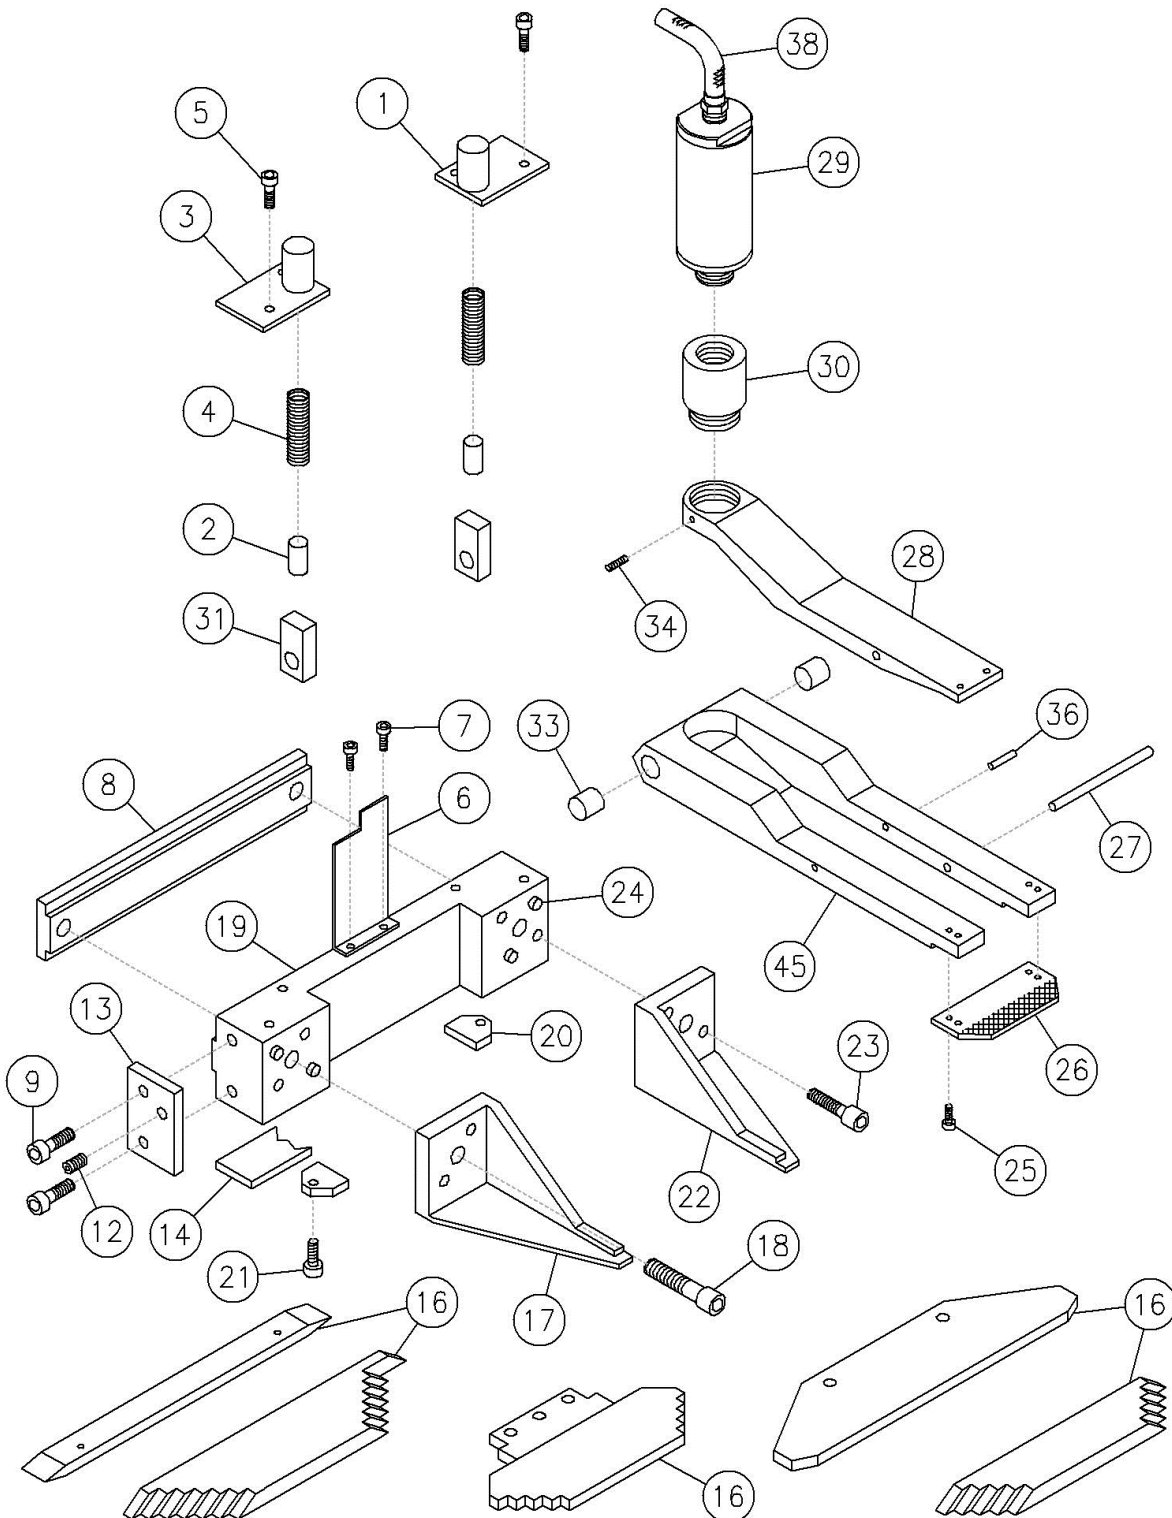

MH5HC0 – COMPONENT PARTS

S-40, A-30, W-20, W-30, W-45 *Heavy Unit*

8553 N. Beach Street #353, Fort Worth, TX 76244-4919
PHONE 817-354-4200 FAX 817-354-0723

Email Sales@harrisonindustrial.com Home Page www.harrisonindustrial.com