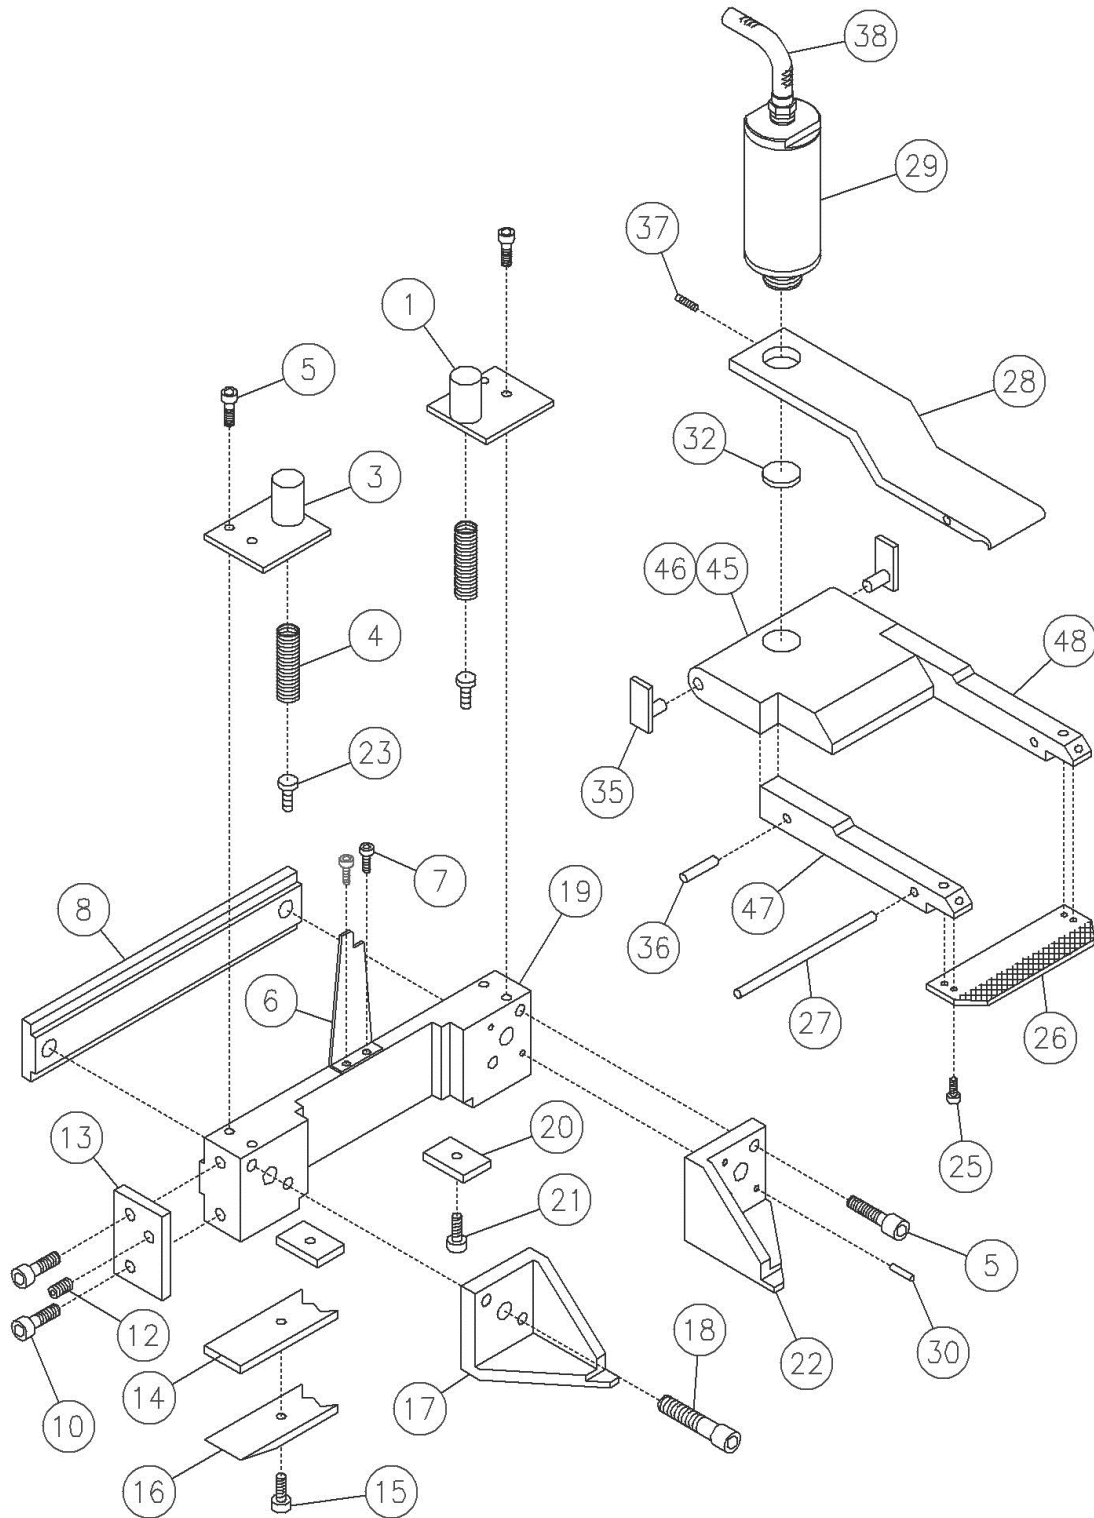

MH3AC0 – COMPONENT PARTS A-15 NS, S-25 NS (S/N 417 Or After)

8553 N. Beach Street #353, Fort Worth, TX 76244-4919
PHONE 817-354-4200 FAX 817-354-0723

Email Sales@harrisonindustrial.com Home Page www.harrisonindustrial.com