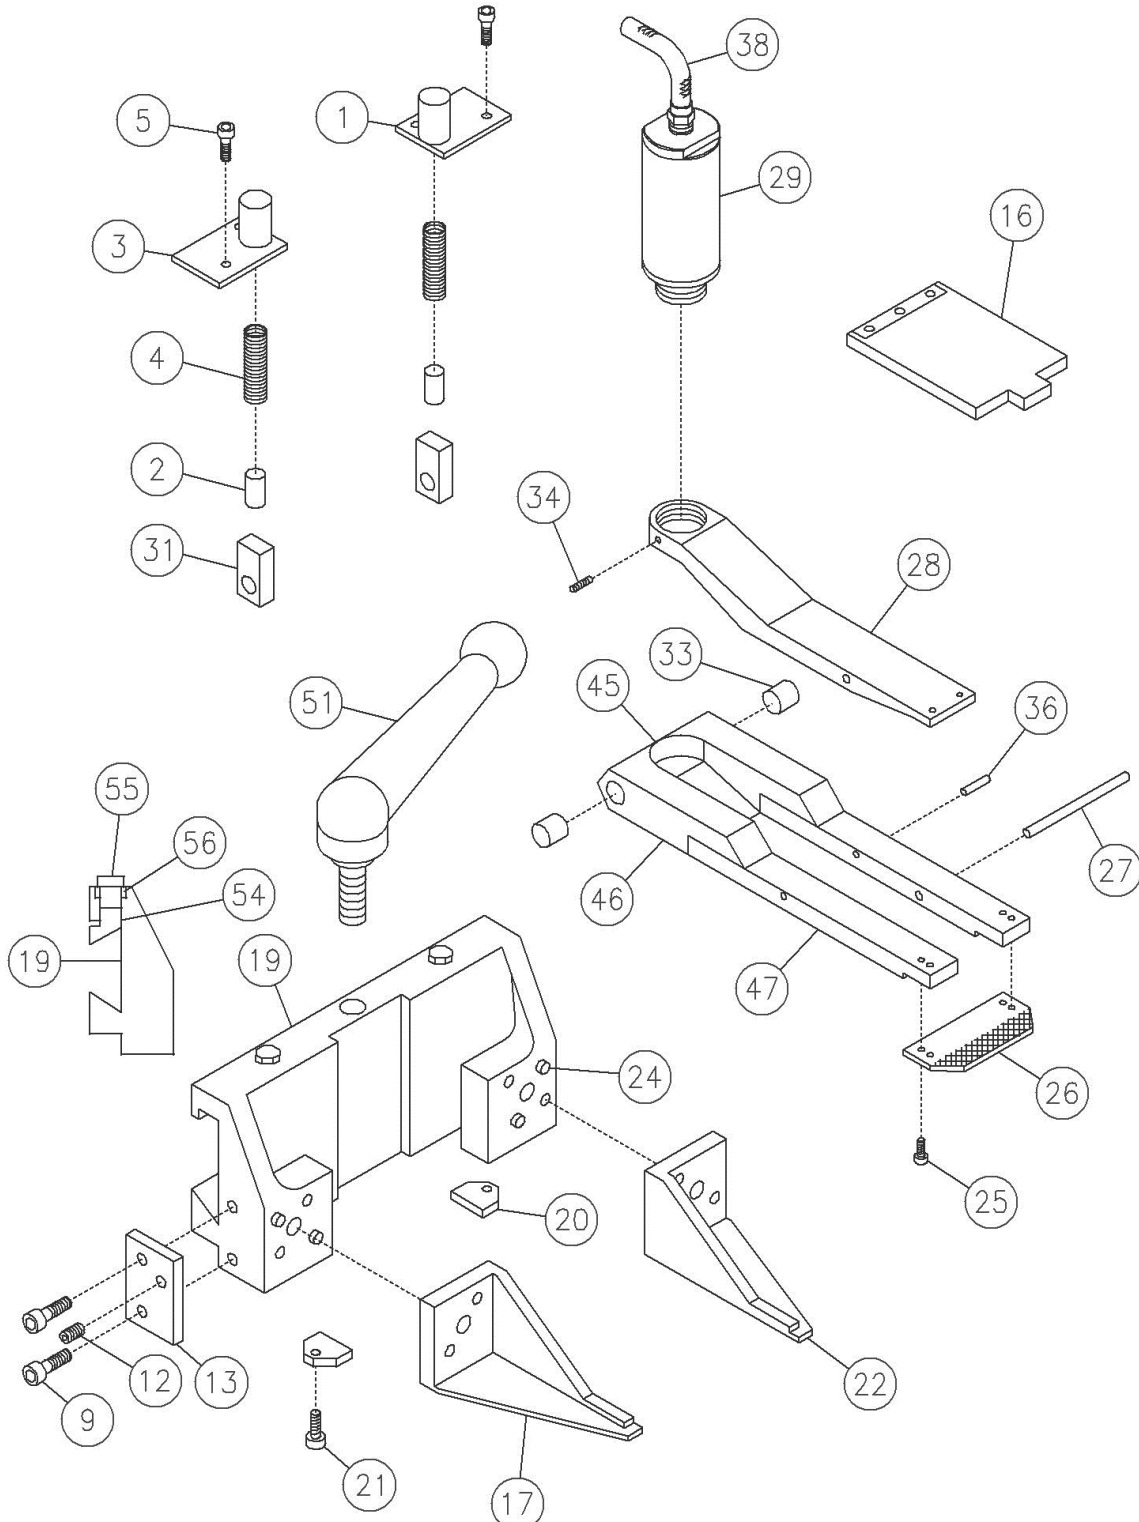

MH7AC0-T – COMPONENT PARTS Double Track Unit

8553 N. Beach Street #353, Fort Worth, TX 76244-4919
PHONE 817-354-4200 FAX 817-354-0723

Email Sales@harrisonindustrial.com Home Page www.harrisonindustrial.com